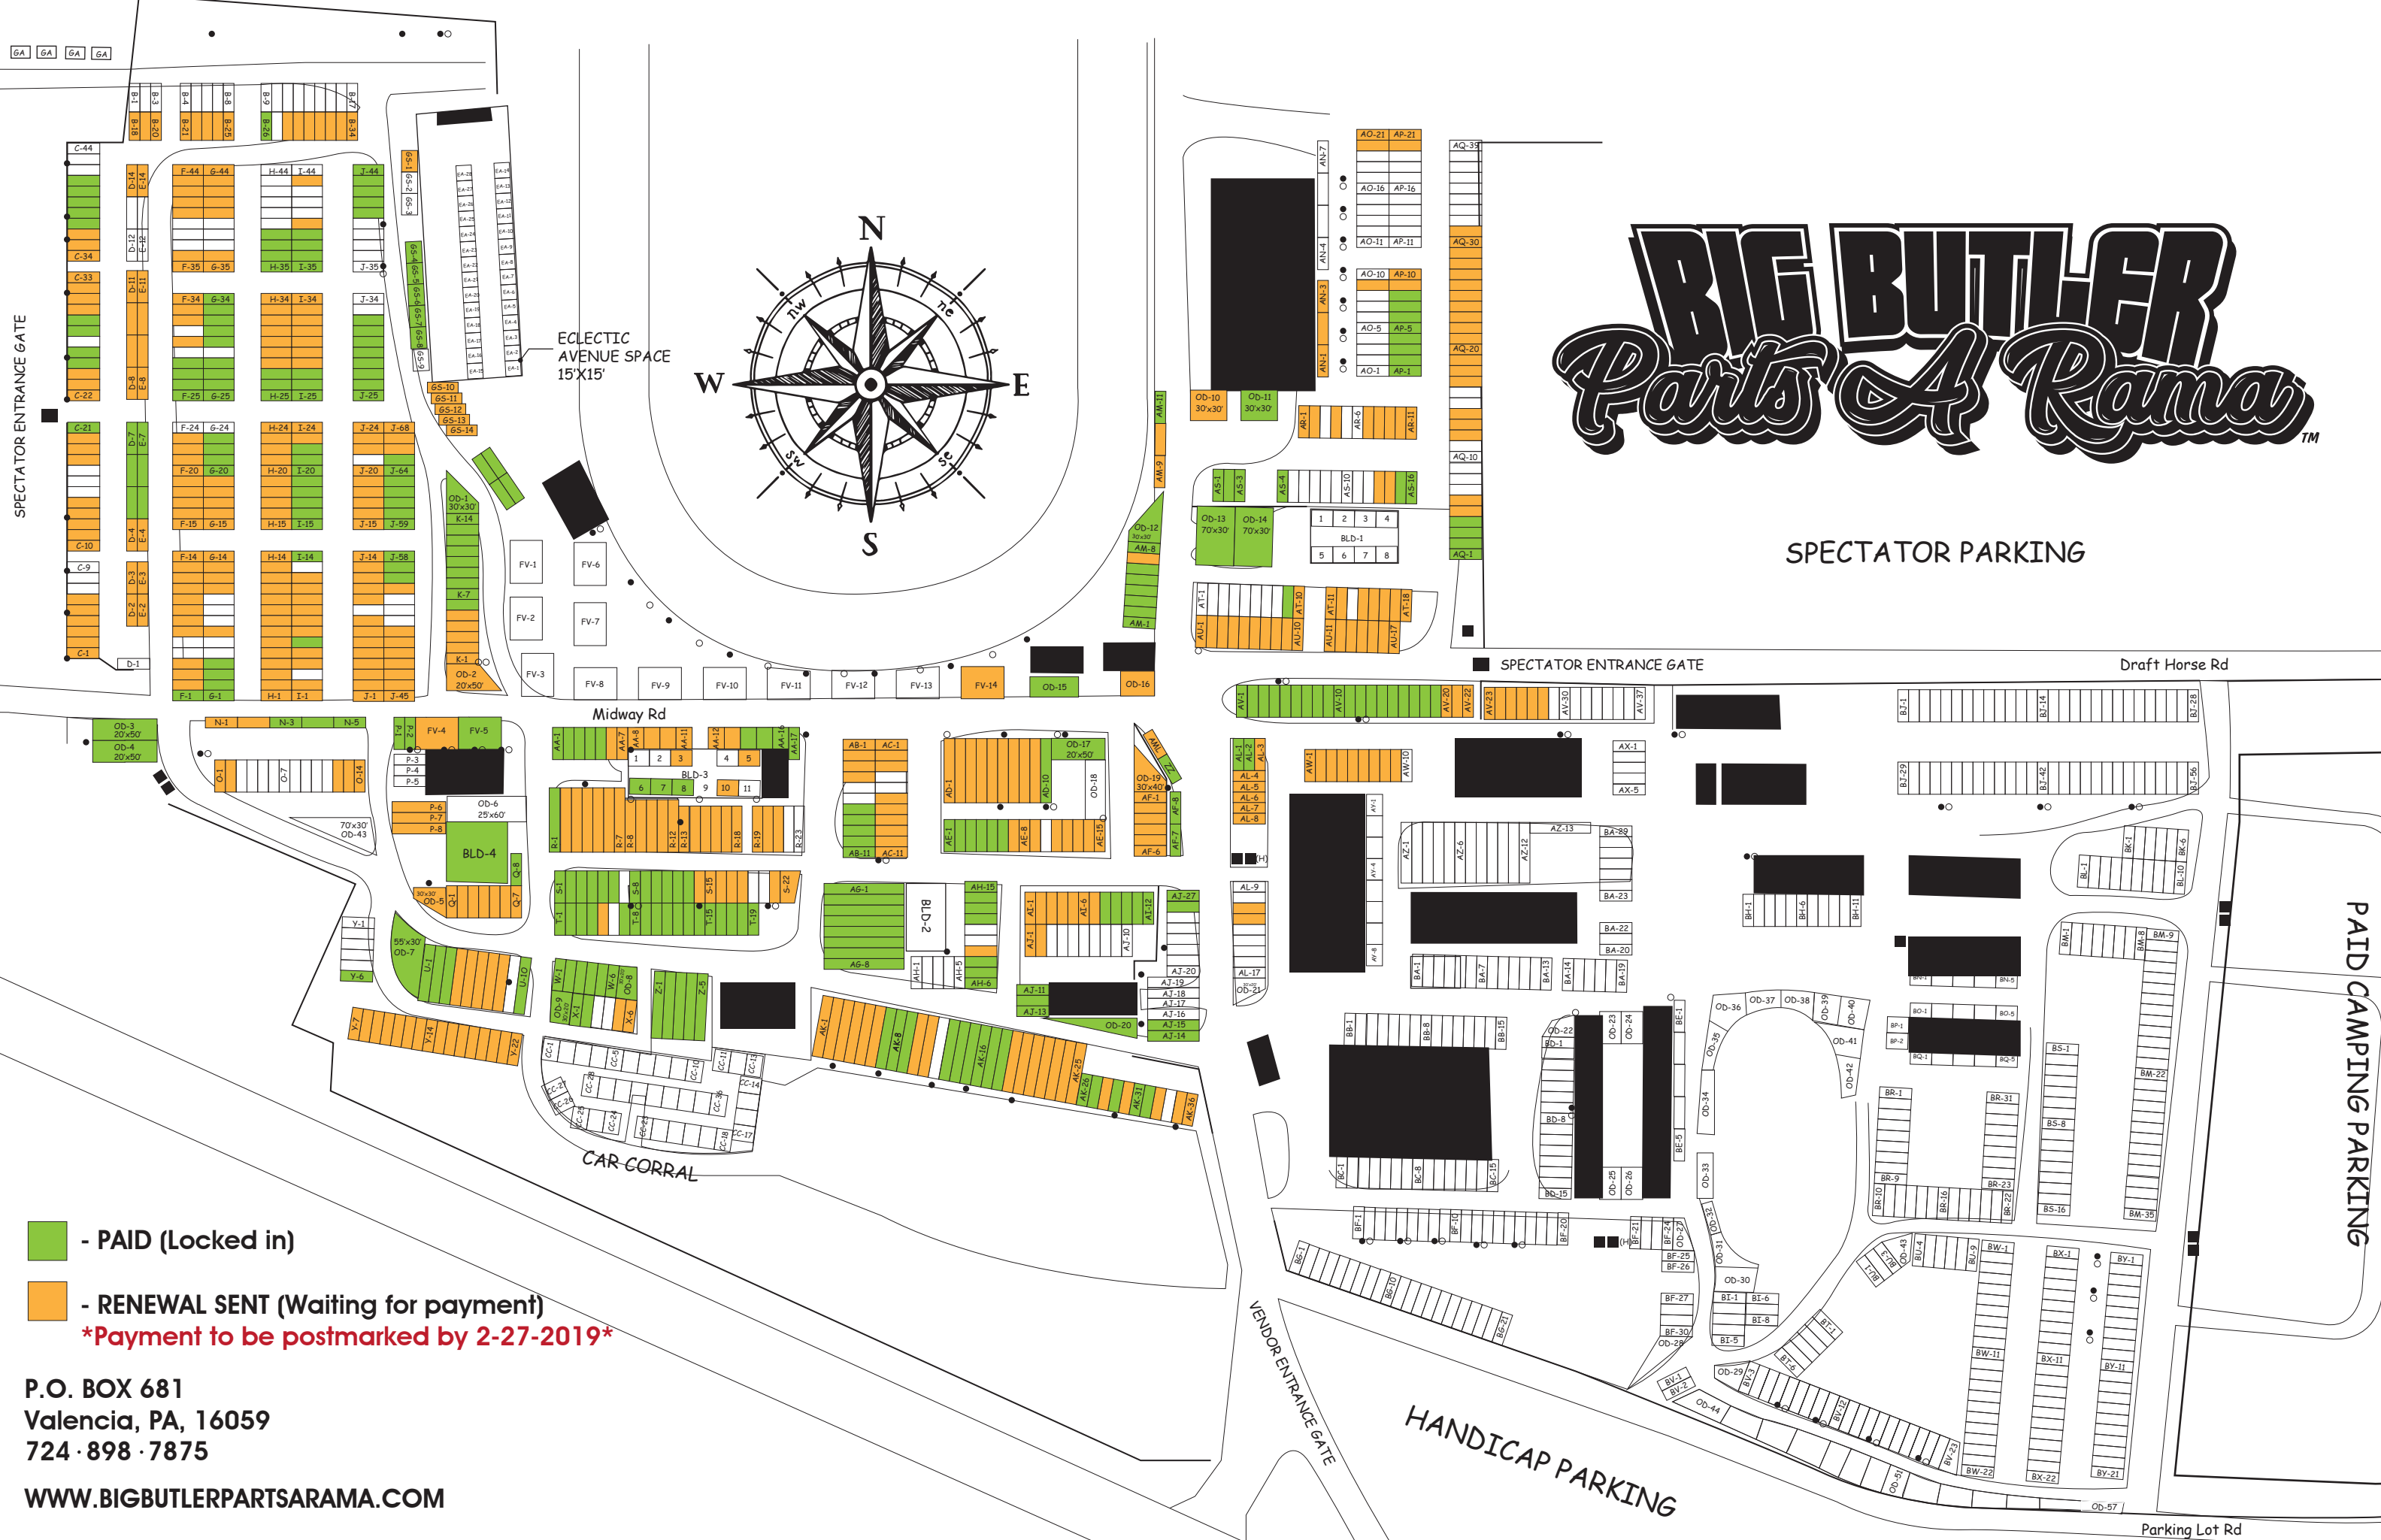

BIG BUTLER Parts A Rama™

SPECTATOR ENTRANCE GATE

ECLECTIC AVENUE SPACE 15'X15'

SPECTATOR PARKING

SPECTATOR ENTRANCE GATE

Draft Horse Rd

Midway Rd

CAR CORRAL

PAID CAMPING PARKING

HANDICAP PARKING

VENDOR ENTRANCE GATE

Parking Lot Rd

- PAID (Locked in)
 - RENEWAL SENT (Waiting for payment)
- *Payment to be postmarked by 2-27-2019***

P.O. BOX 681
 Valencia, PA, 16059
 724 · 898 · 7875