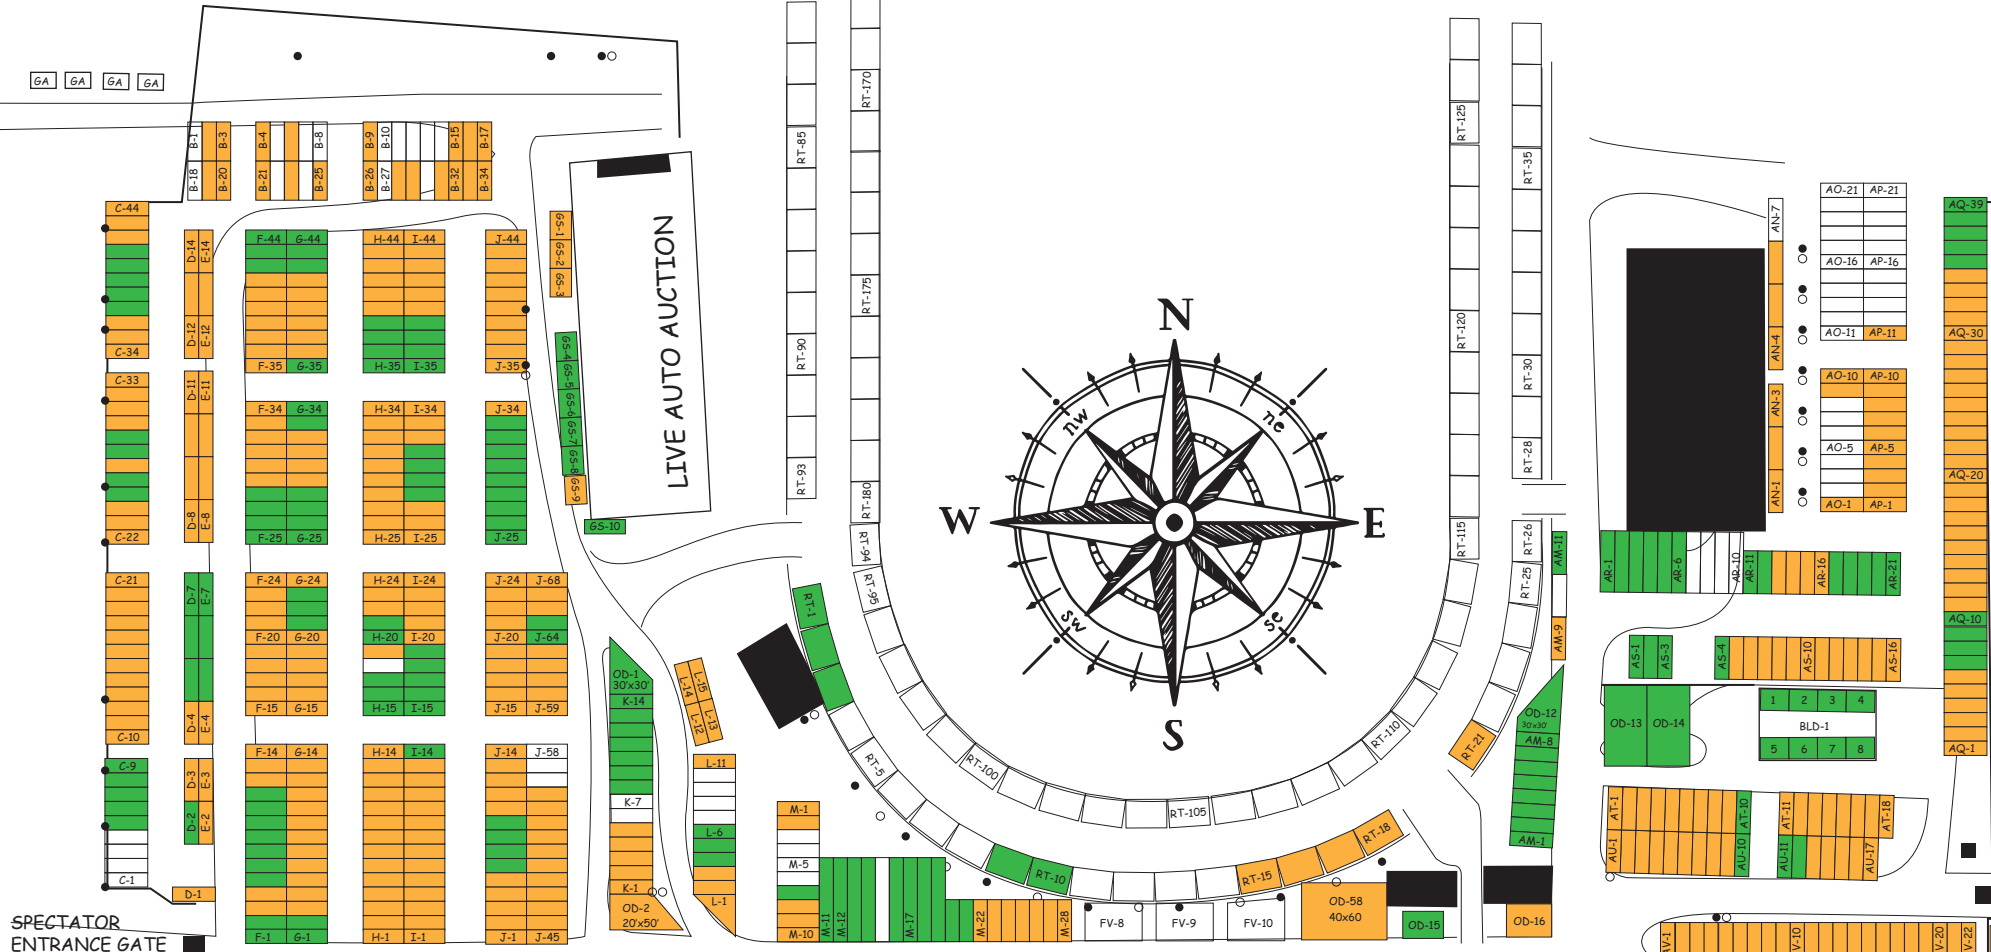

6A 6A 6A 6A

BIG BUTLER Parts & Ramo

2020 SWAP MEET SEASON

SPECTATOR PARKING

SPECTATOR ENTRANCE GATE

WED/THURS VENDOR GATE
SPECTATOR ENTRANCE GATE

Draft Horse Rd

OFF LIMITS

PAID CAMPING

HANDICAP PARKING

FRI/SAT/SUN VENDOR ENTRANCE GATE

P.O. BOX 681
Valencia, PA, 16059
724 898 7875

WWW.BIGBUTLERPARTSARAMA.COM

RT 422

Parking Lot Rd