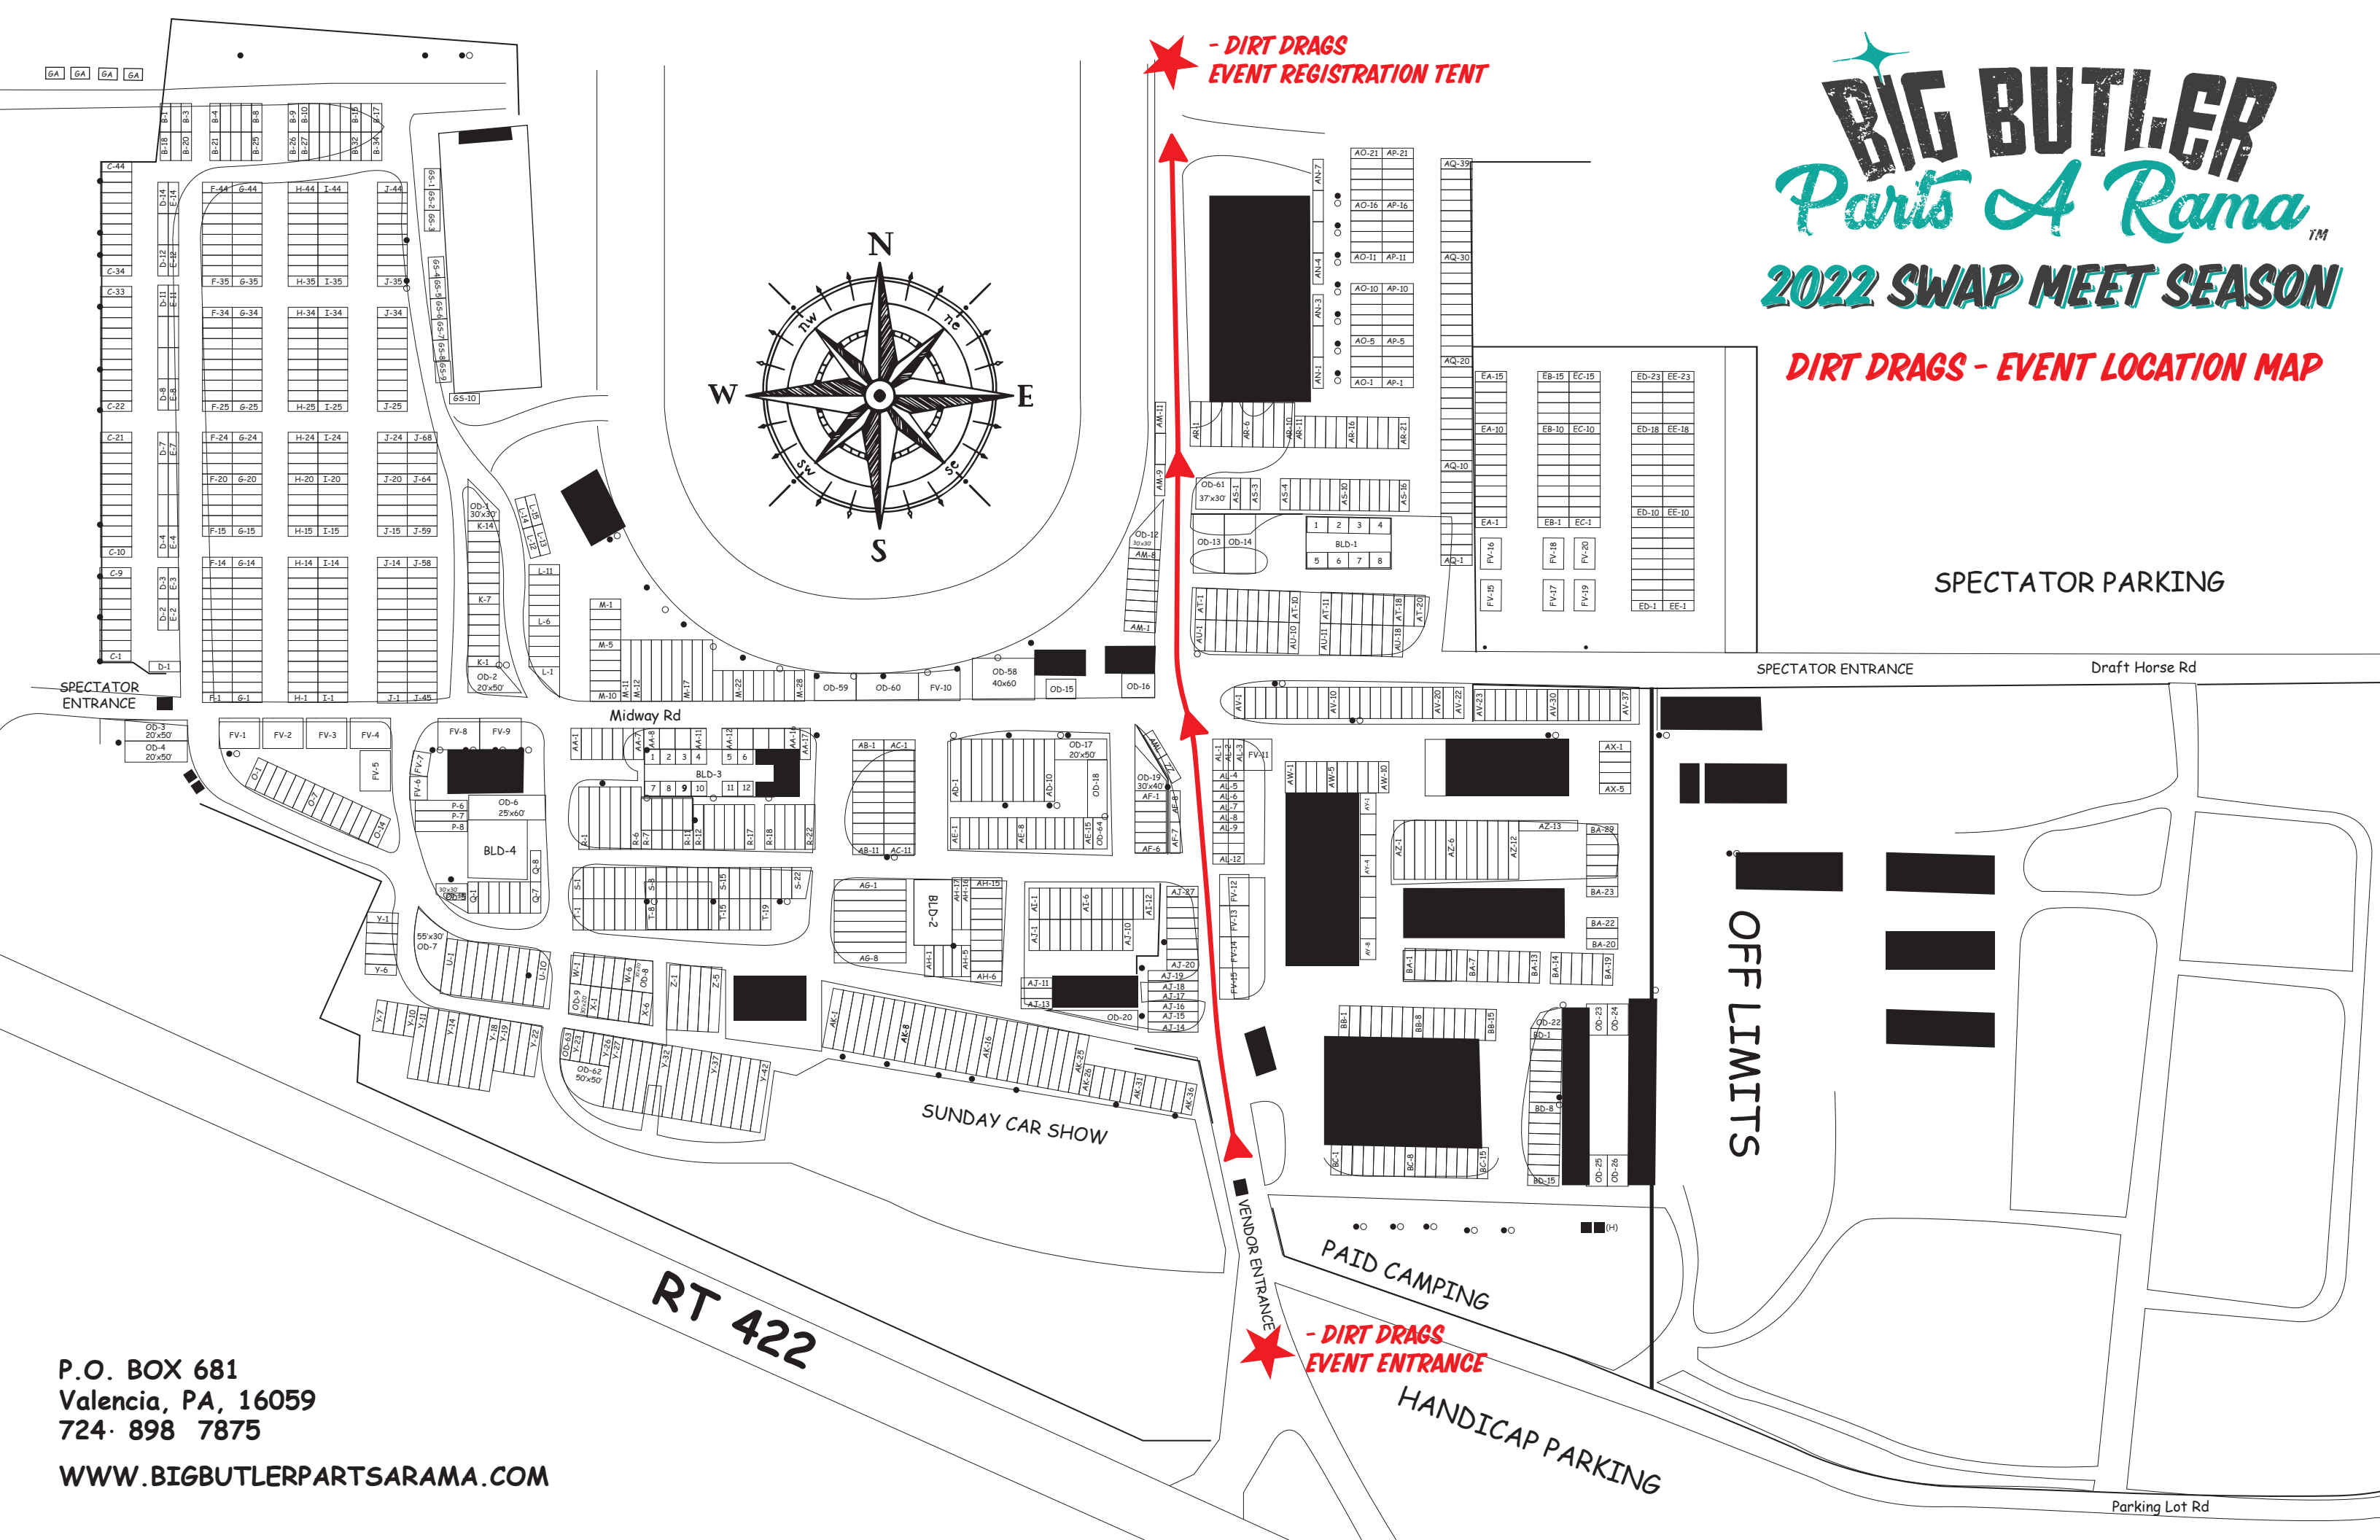

BIG BUTLER Parts & Rama™ 2022 SWAP MEET SEASON

DIRT DRAGS - EVENT LOCATION MAP

SPECTATOR PARKING

SPECTATOR ENTRANCE

Draft Horse Rd

SPECTATOR ENTRANCE

Midway Rd

SUNDAY CAR SHOW

OFF LIMITS

PAID CAMPING

**DIRT DRAGS
EVENT ENTRANCE**

HANDICAP PARKING

Parking Lot Rd

RT 422

P.O. BOX 681
Valencia, PA, 16059
724 898 7875

WWW.BIGBUTLERPARTSARAMA.COM